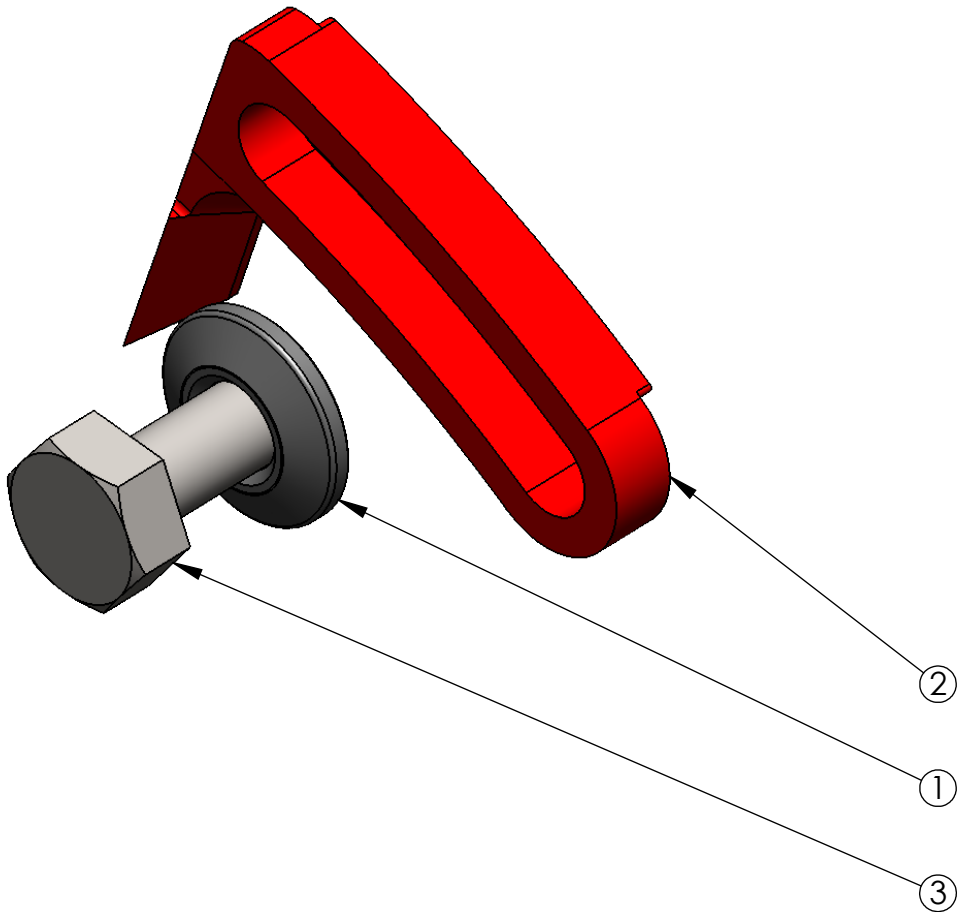

ITEM	PartNo	DESCRIPTION	QTY.
1	352505-48	WASHER HEAT TREATED .257 I.D. .125 THICK .62 DIA	1
2	202022-20	POINTER RCD FRONT COVER ADJUSTABLE 14 DEG	1
3	357725-10	HHB 1/4-20 x .625	1

TIMING POINTER ASSEMBLY ADJ 14 DEG 7IN TRIGGER RING